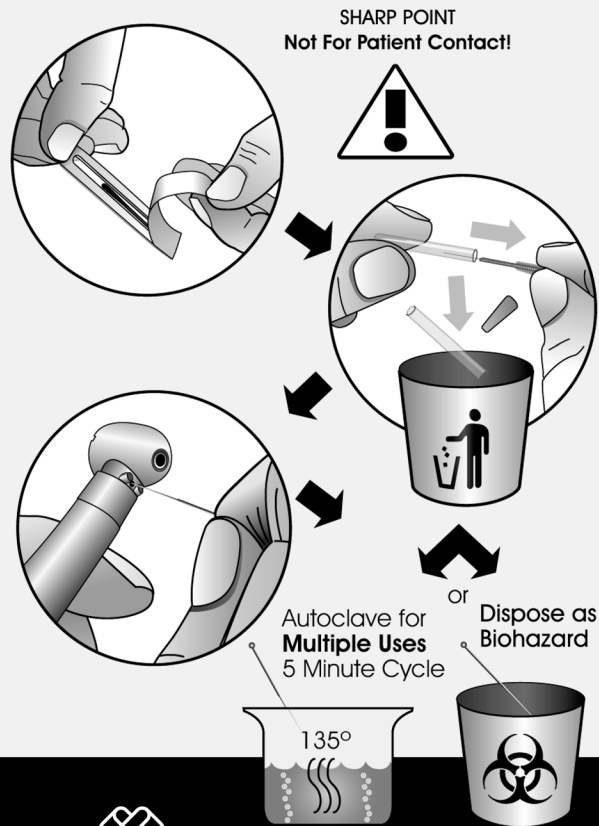

PLACE TOOL HERE

Clearing The Single Port Spray

midmark®

003-2100-00 Rev AA1 (70293)

Style Special