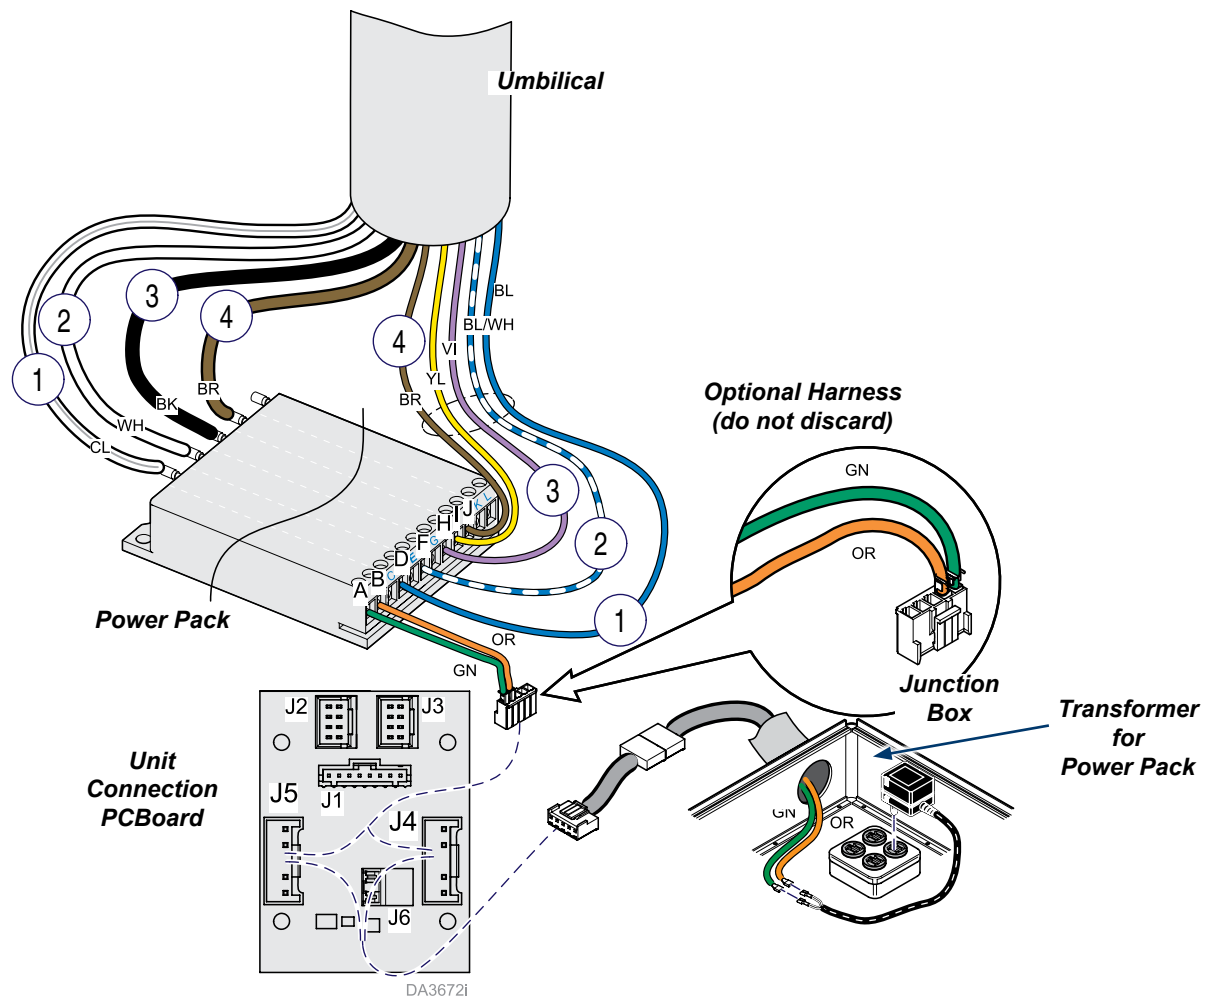

Harness Jumper Kit (029-5723-00) Installation Instructions

Components:
 Harness 1

Equipment Alert
 Yellow (YL) connects to "I" Common on all handpieces.
 Orange (OR) connects to "B" and Green (GN) connects to "A" for power from transformer.
 Numbered callouts designate hanpiece numbers (e.g. 1 - first handpiece, 2 - second handpiece, etc.).

TP200 Rev. A