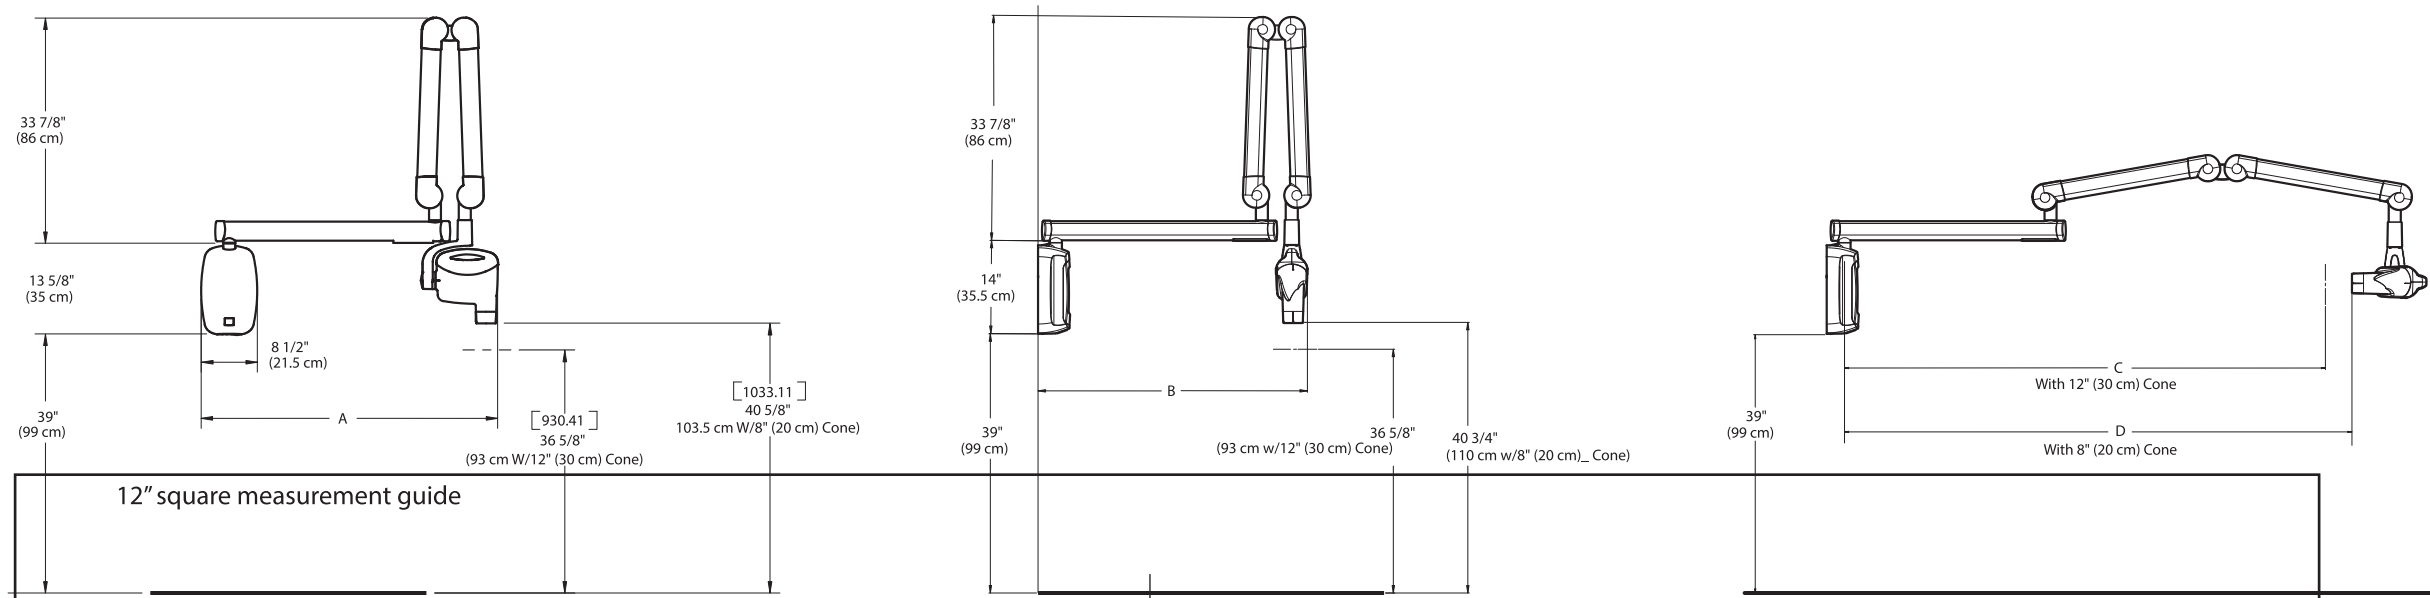

PREVA

Catalog Number (Beginning with)	A	B	C	D
DCD5 DCV5 I7015 P7015	24 5/8" (63 cm)	20 1/2" (52 cm)	52 1/2" (133 cm)	56 1/2" (144 cm)
DCD6 DCV6 I7016 P7016	34 5/8" (88 cm)	30 1/2" (78 cm)	62 1/2" (159 cm)	66 1/2" (167 cm)
DCD7 DCV7 I7017 P7017	44 5/8" (114 cm)	40 1/2" (103 cm)	72 1/2" (184 cm)	76 1/2" (194 cm)
DCD8 DCV8 P7018	48 5/8" (124 cm)	44 1/2" (113 cm)	76 1/2" (194 cm)	80 1/2" (204 cm)